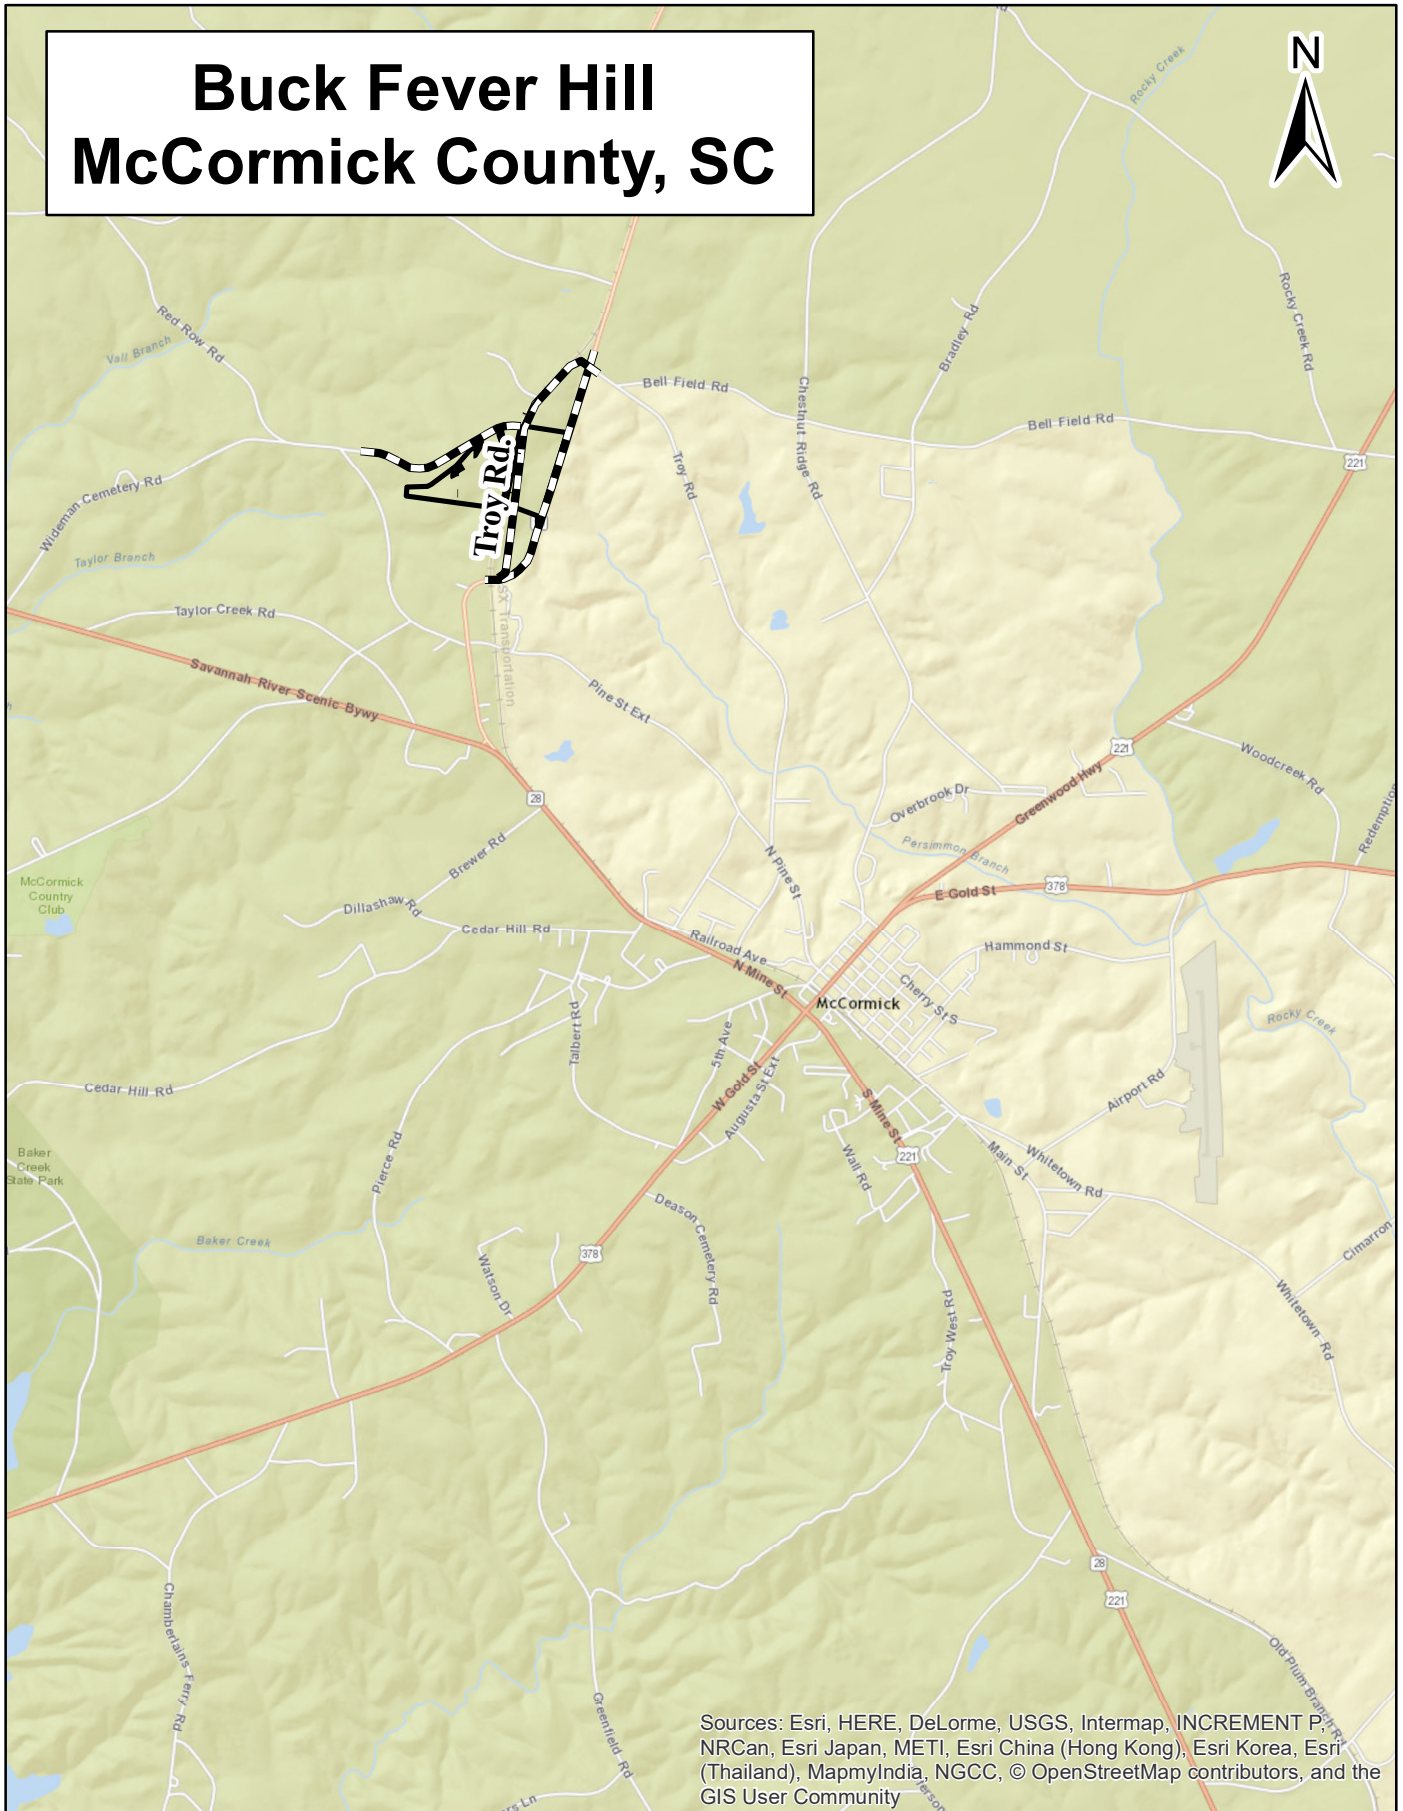

# Buck Fever Hill McCormick County, SC

Sources: Esri, HERE, DeLorme, USGS, Intermap, INCREMENT P, NRCan, Esri Japan, METI, Esri China (Hong Kong), Esri Korea, Esri (Thailand), MapmyIndia, NGCC, © OpenStreetMap contributors, and the GIS User Community

Latitude: 33.9459,  
Longitude: -82.3160

1 inch = 4,138 feet

864-223-7616  
padenlandandtimber.com

Map information is considered reliable,  
however; no guarantee is implied.