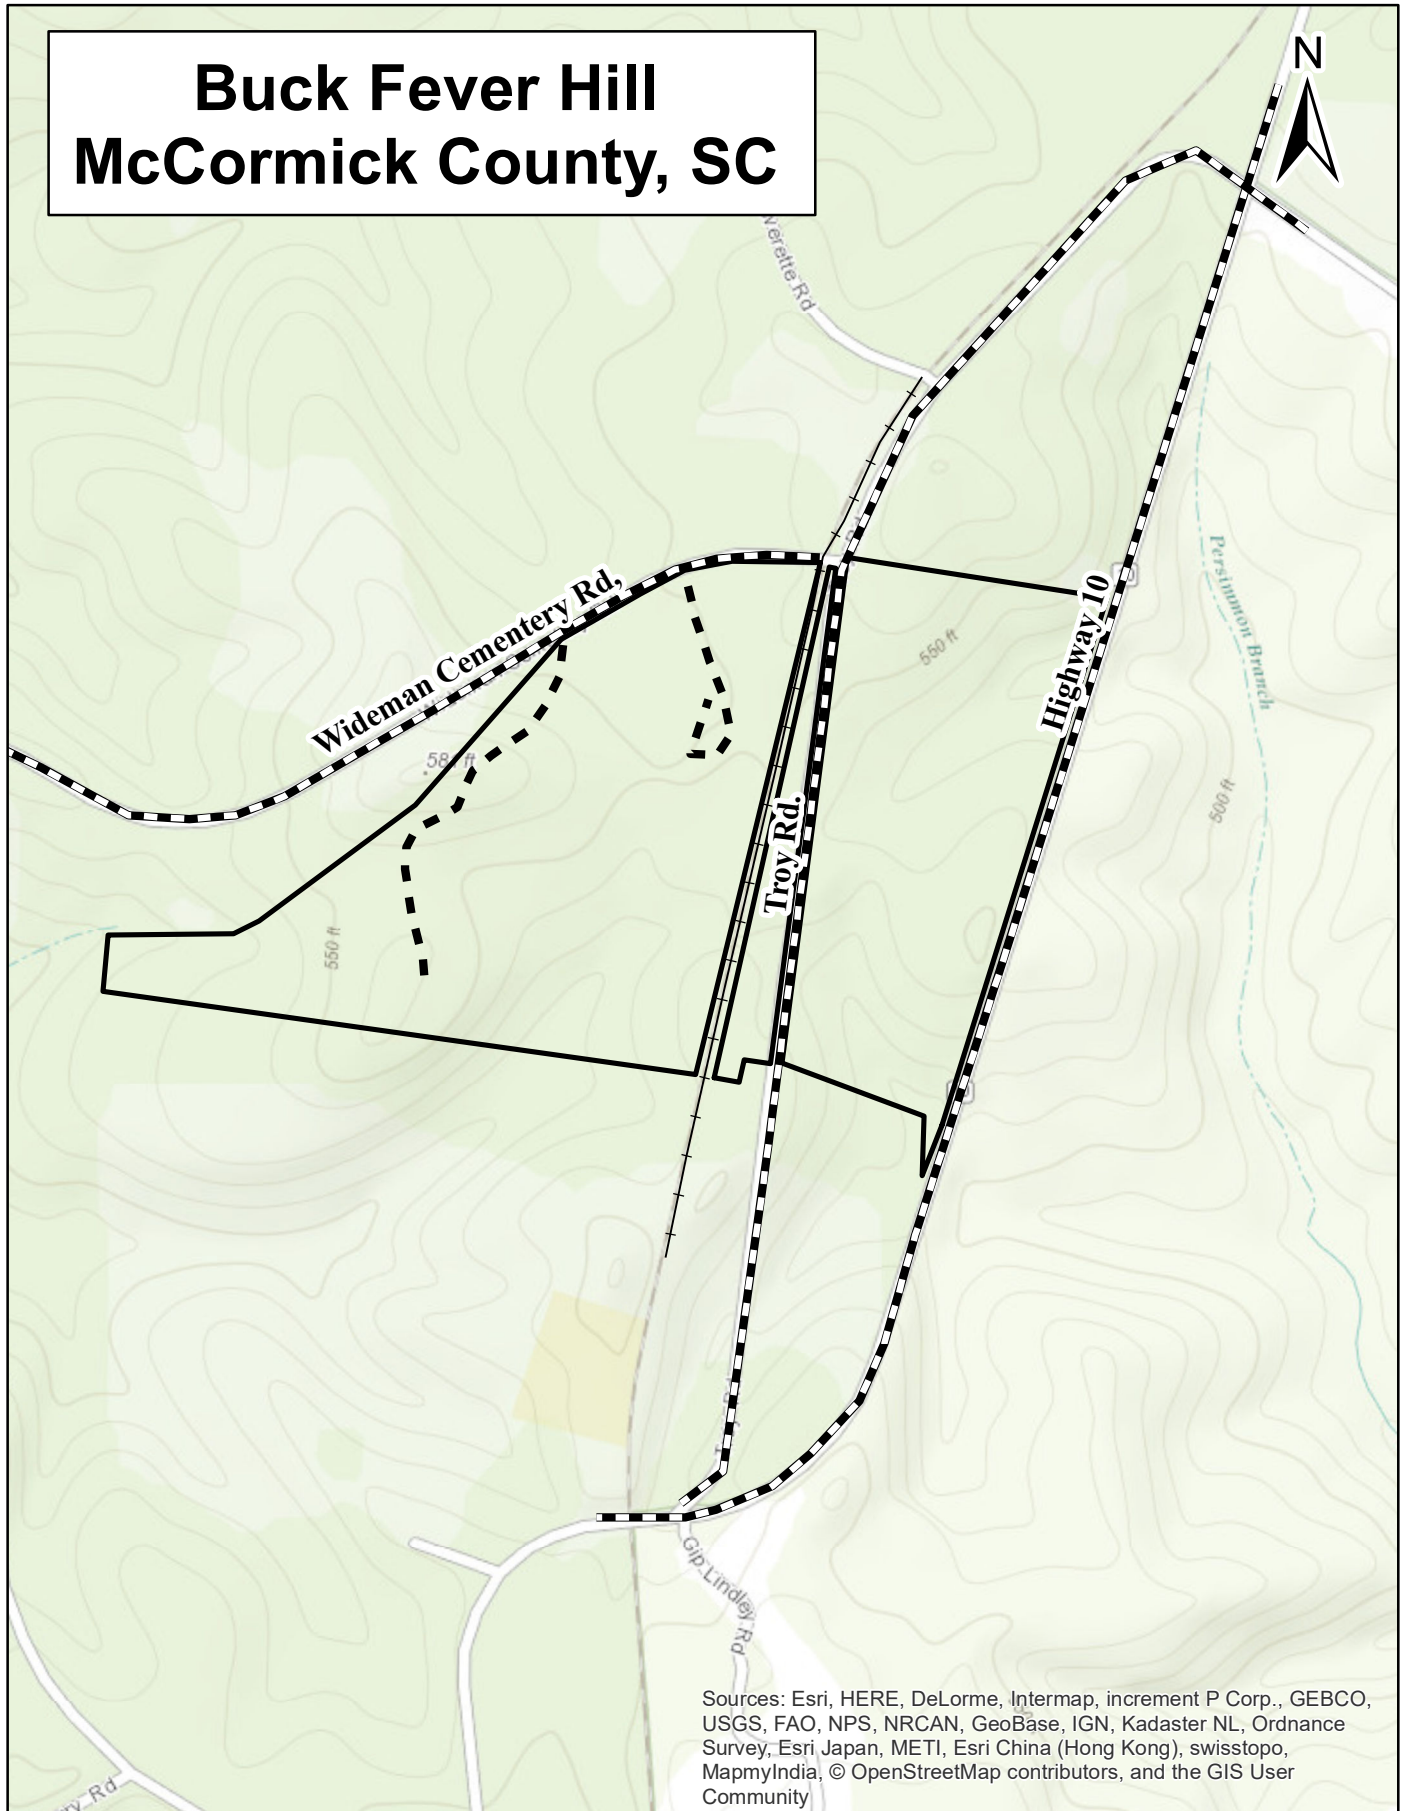

Buck Fever Hill McCormick County, SC

Sources: Esri, HERE, DeLorme, Intermap, increment P Corp., GEBCO, USGS, FAO, NPS, NRCAN, GeoBase, IGN, Kadaster NL, Ordnance Survey, Esri Japan, METI, Esri China (Hong Kong), swisstopo, MapmyIndia, © OpenStreetMap contributors, and the GIS User Community

Latitude: 33.9459,
Longitude: -82.3160

1 inch = 662 feet

Map information is considered reliable,
however; no guarantee is implied.

864-223-7616
padenlandandtimber.com